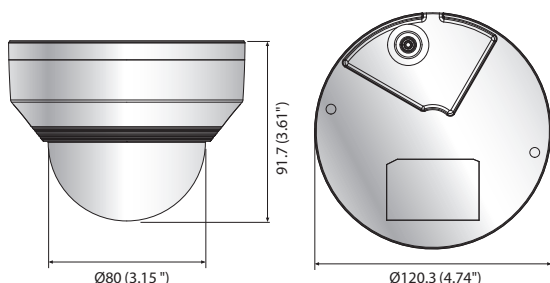

Dimensions

Unit : mm (inch)

Accessories (Optional)

LNV-6010R/6020R/6030R